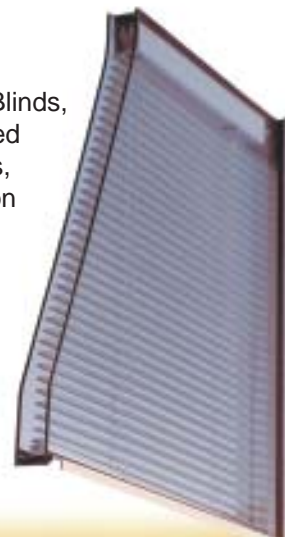

The Blinds You Never Clean

- White
- Gold
- Off-White
- Almond/Alabaster
- Grey
- Silver
- Sandstone

SunBlinds slats incorporate a low-emissivity paint that reflects heat back to its source.

Lift & Tilt SunBlinds come in 7 colors: White, Gold, Off-White, Almond, Grey, Silver, and Sandstone.

Tilt-Only SunBlinds are available in White, Gold, Alabaster, and Sandstone.

How They Work

For all SunShades and Lift & Tilt SunBlinds, a two-way magnetic mechanism is used to raise and lower the shades or blinds, and also to tilt the blinds to any position you desire.

Tilt-Only SunBlinds feature a lever at the top of the window, which allows you to tilt the blinds to any position by sliding the lever to either side.

SUNSHADES

Pleated Shades Between the Panes

The pleated fabric of SunShades comes in 5 designer colors: Almond, Fawn, Charcoal, Gray, and Taupe (clockwise from top middle). The exterior of the fabric has a reflective metallic coating that helps add to the window's insulating value.